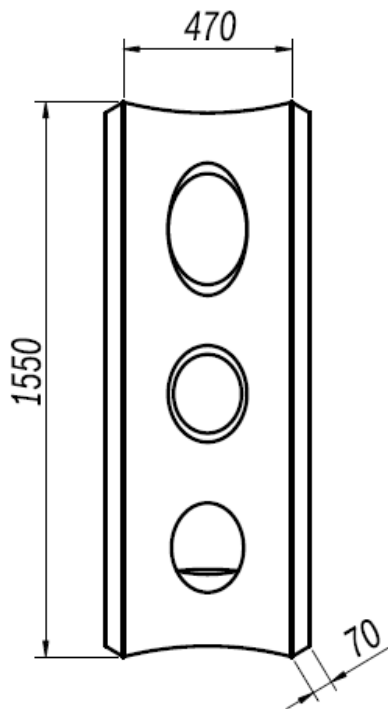

Harabe Idrocolonne

Attacco acqua fredda e acqua calda
altezza 45cm dal bordo vasca (60cm
+ 45cm)

System functions:

1. hand shower
2. water outlet
3. massage jets
4. thermostatic shower mixer
5. mirror

Systemfunktion: